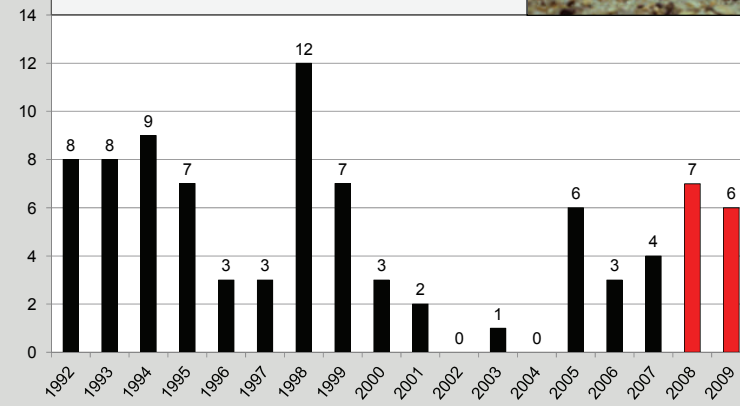

Species Rebounding Under Consent Decree

Piping Plover Breeding Pairs

Piping Plover Fledged Chicks

Sea Turtle Nests

* 2009 Breeding Season Incomplete

Photo Walker Golder

American Oystercatcher Fledged Chicks

Species Rebounding Under Consent Decree

Black Skimmer Nests

Least Tern Nests

Common Tern Nests

Colonial Waterbirds Nests