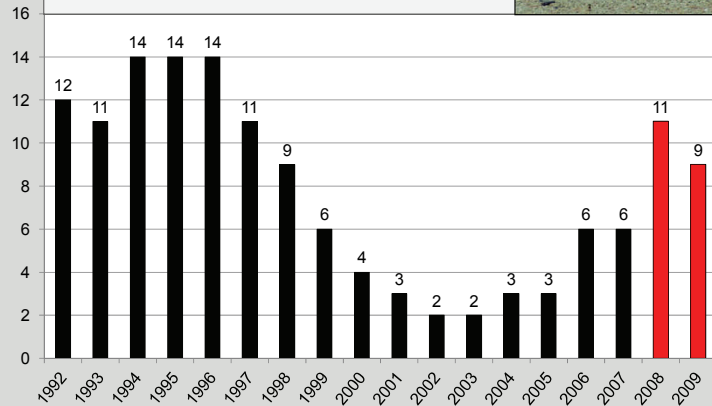

Species Rebounding Under Consent Decree

Piping Plover Breeding Pairs

Piping Plover Fledged Chicks

Sea Turtle Nests

* 2009 Breeding Season Incomplete

Photo Walker Golder

American Oystercatcher Fledged Chicks

Species Rebounding Under Consent Decree

Black Skimmer Nests

Least Tern Nests

Common Tern Nests

Colonial Waterbirds Nests