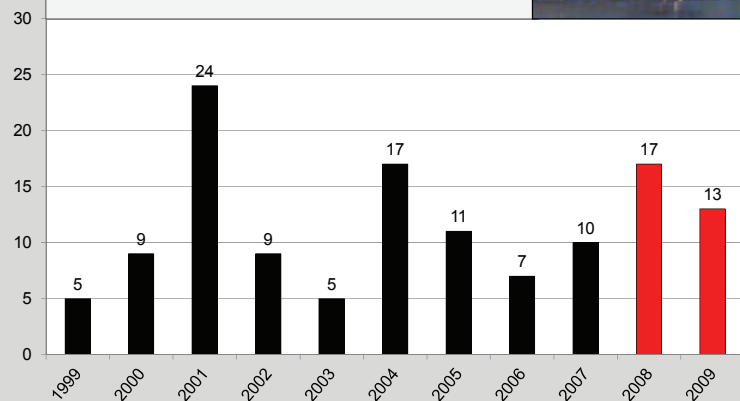

Species Rebounding Under Consent Decree

Piping Plover Breeding Pairs

Piping Plover Fledged Chicks

Sea Turtle Nests

* 2009 Breeding Season Incomplete

Photo Walker Golder

American Oystercatcher Fledged Chicks

Species Rebounding Under Consent Decree

Black Skimmer Nests

Least Tern Nests

Common Tern Nests

Colonial Waterbirds Nests