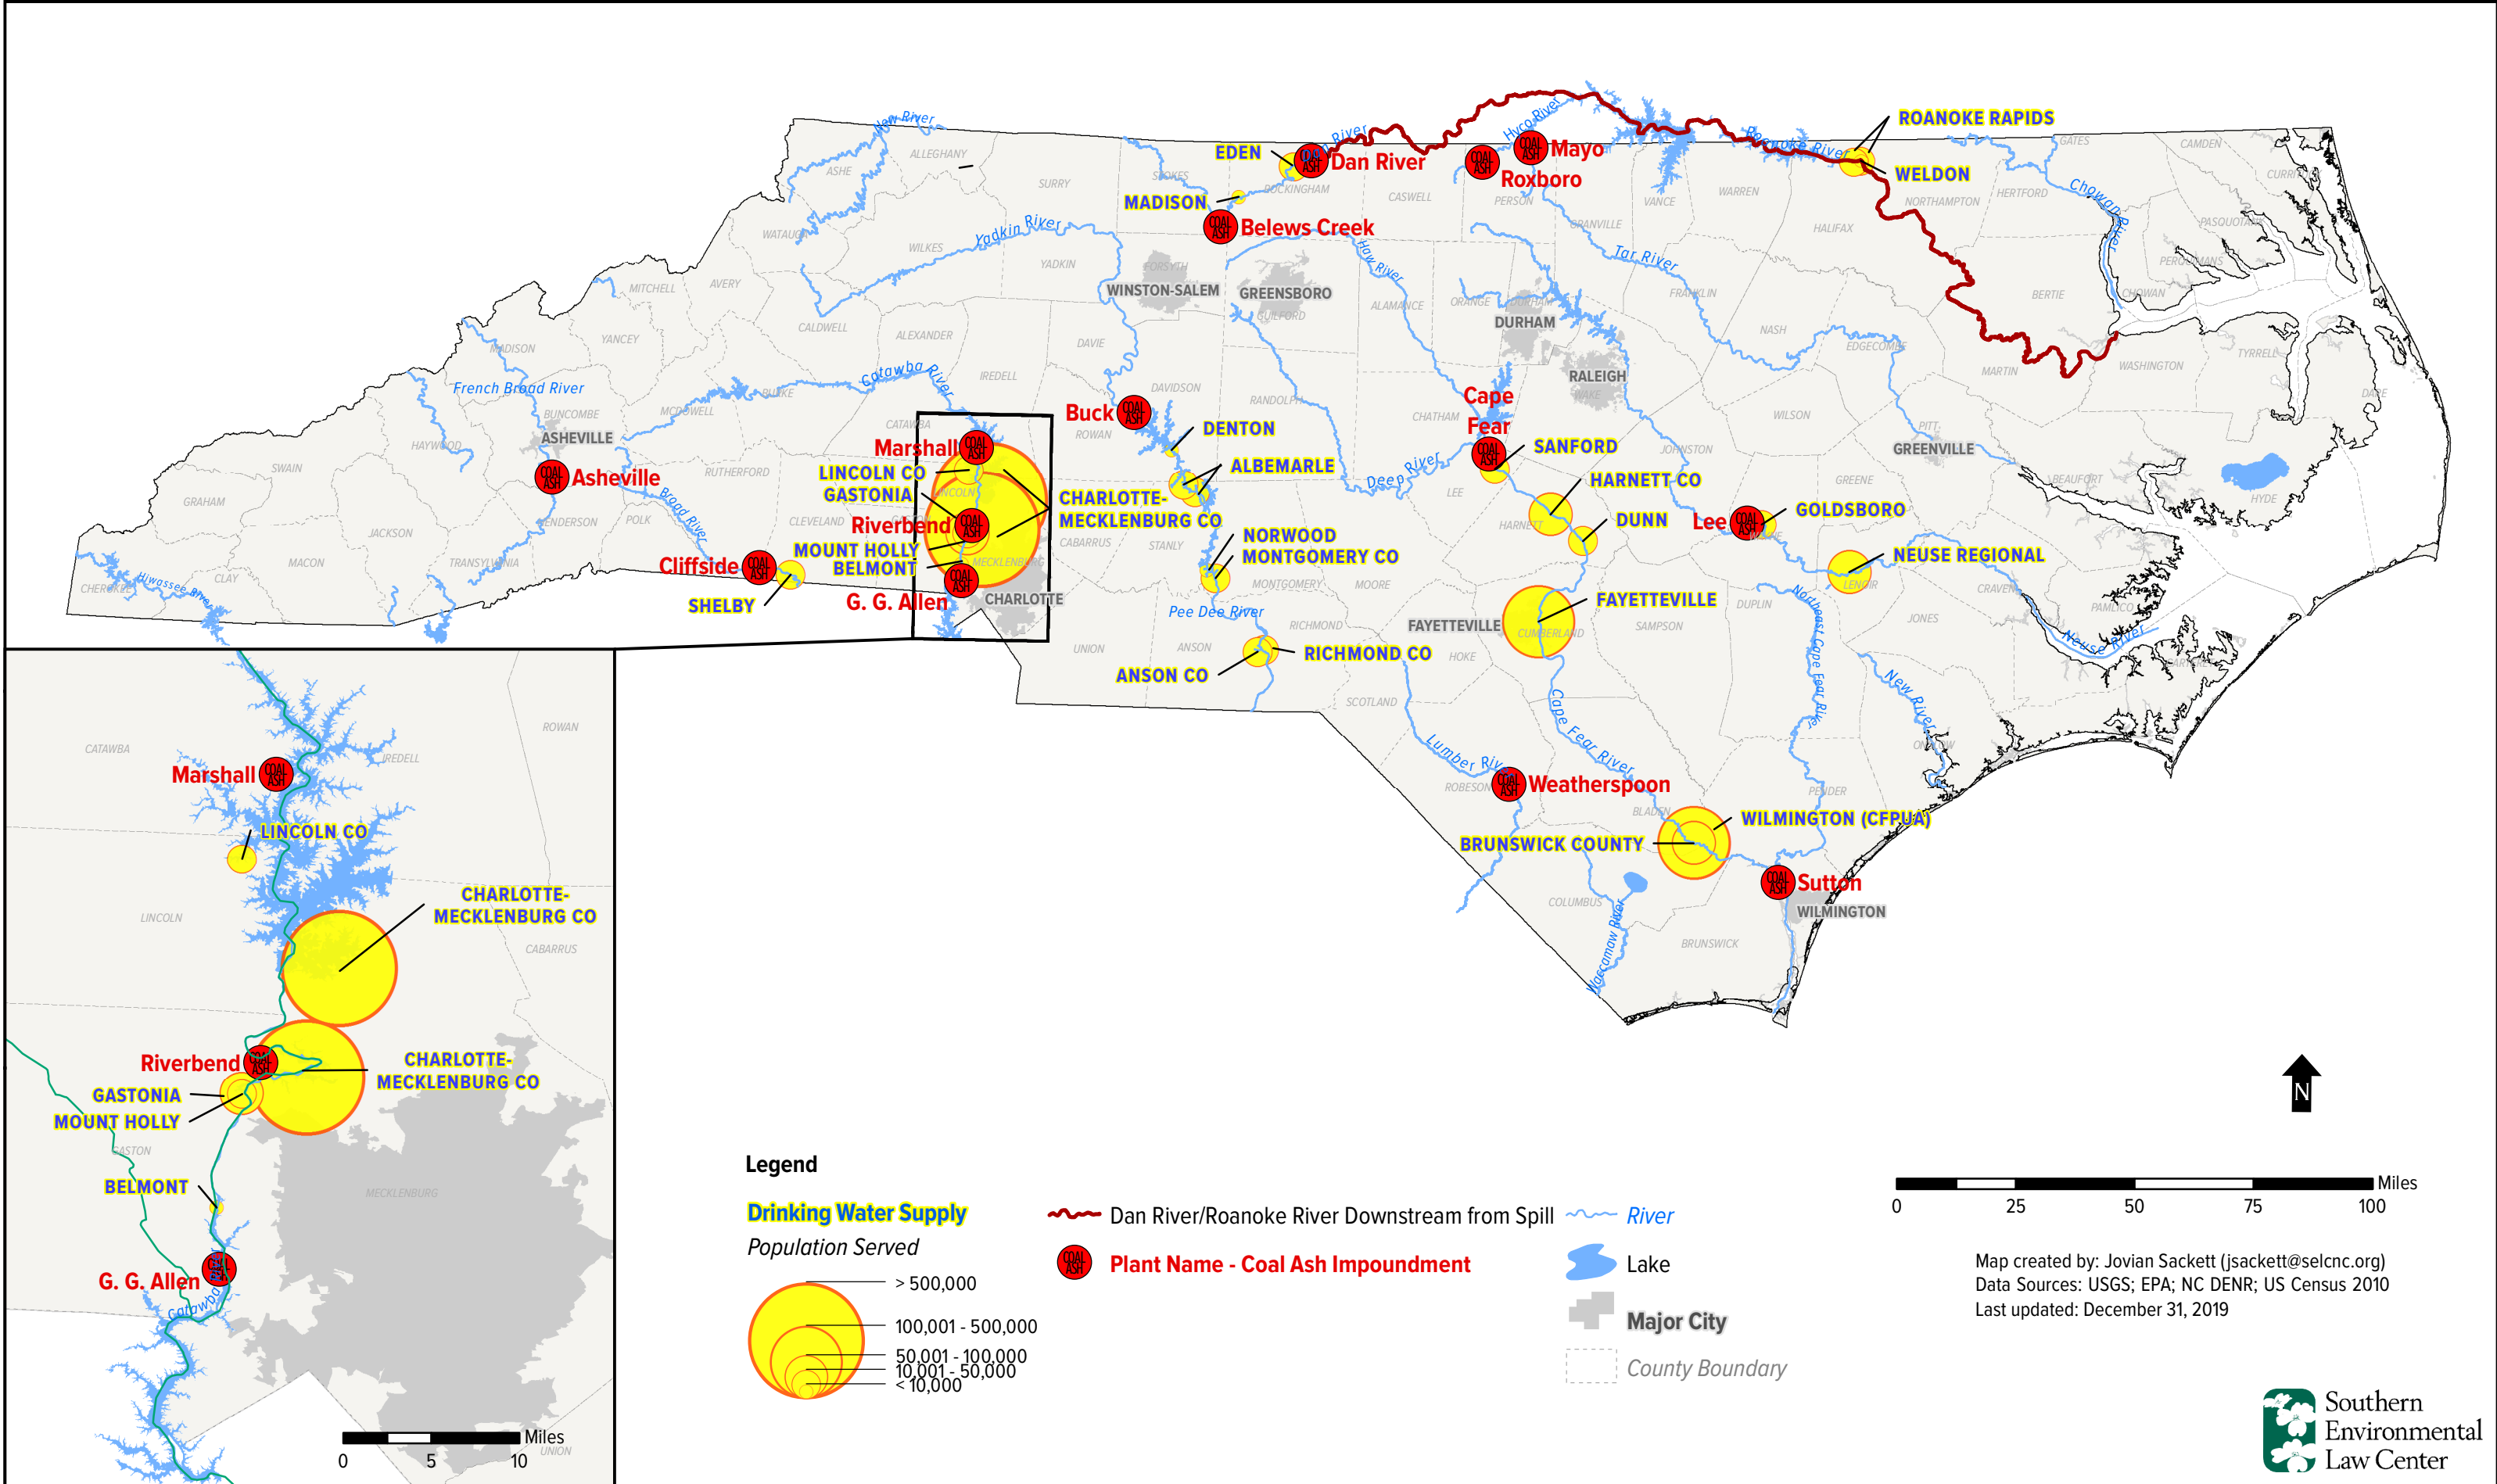

# North Carolina Drinking Water Supplies Downstream from Coal Ash Impoundments

Map created by: Jovian Sackett (jsackett@selcnc.org)  
 Data Sources: USGS; EPA; NC DENR; US Census 2010  
 Last updated: December 31, 2019