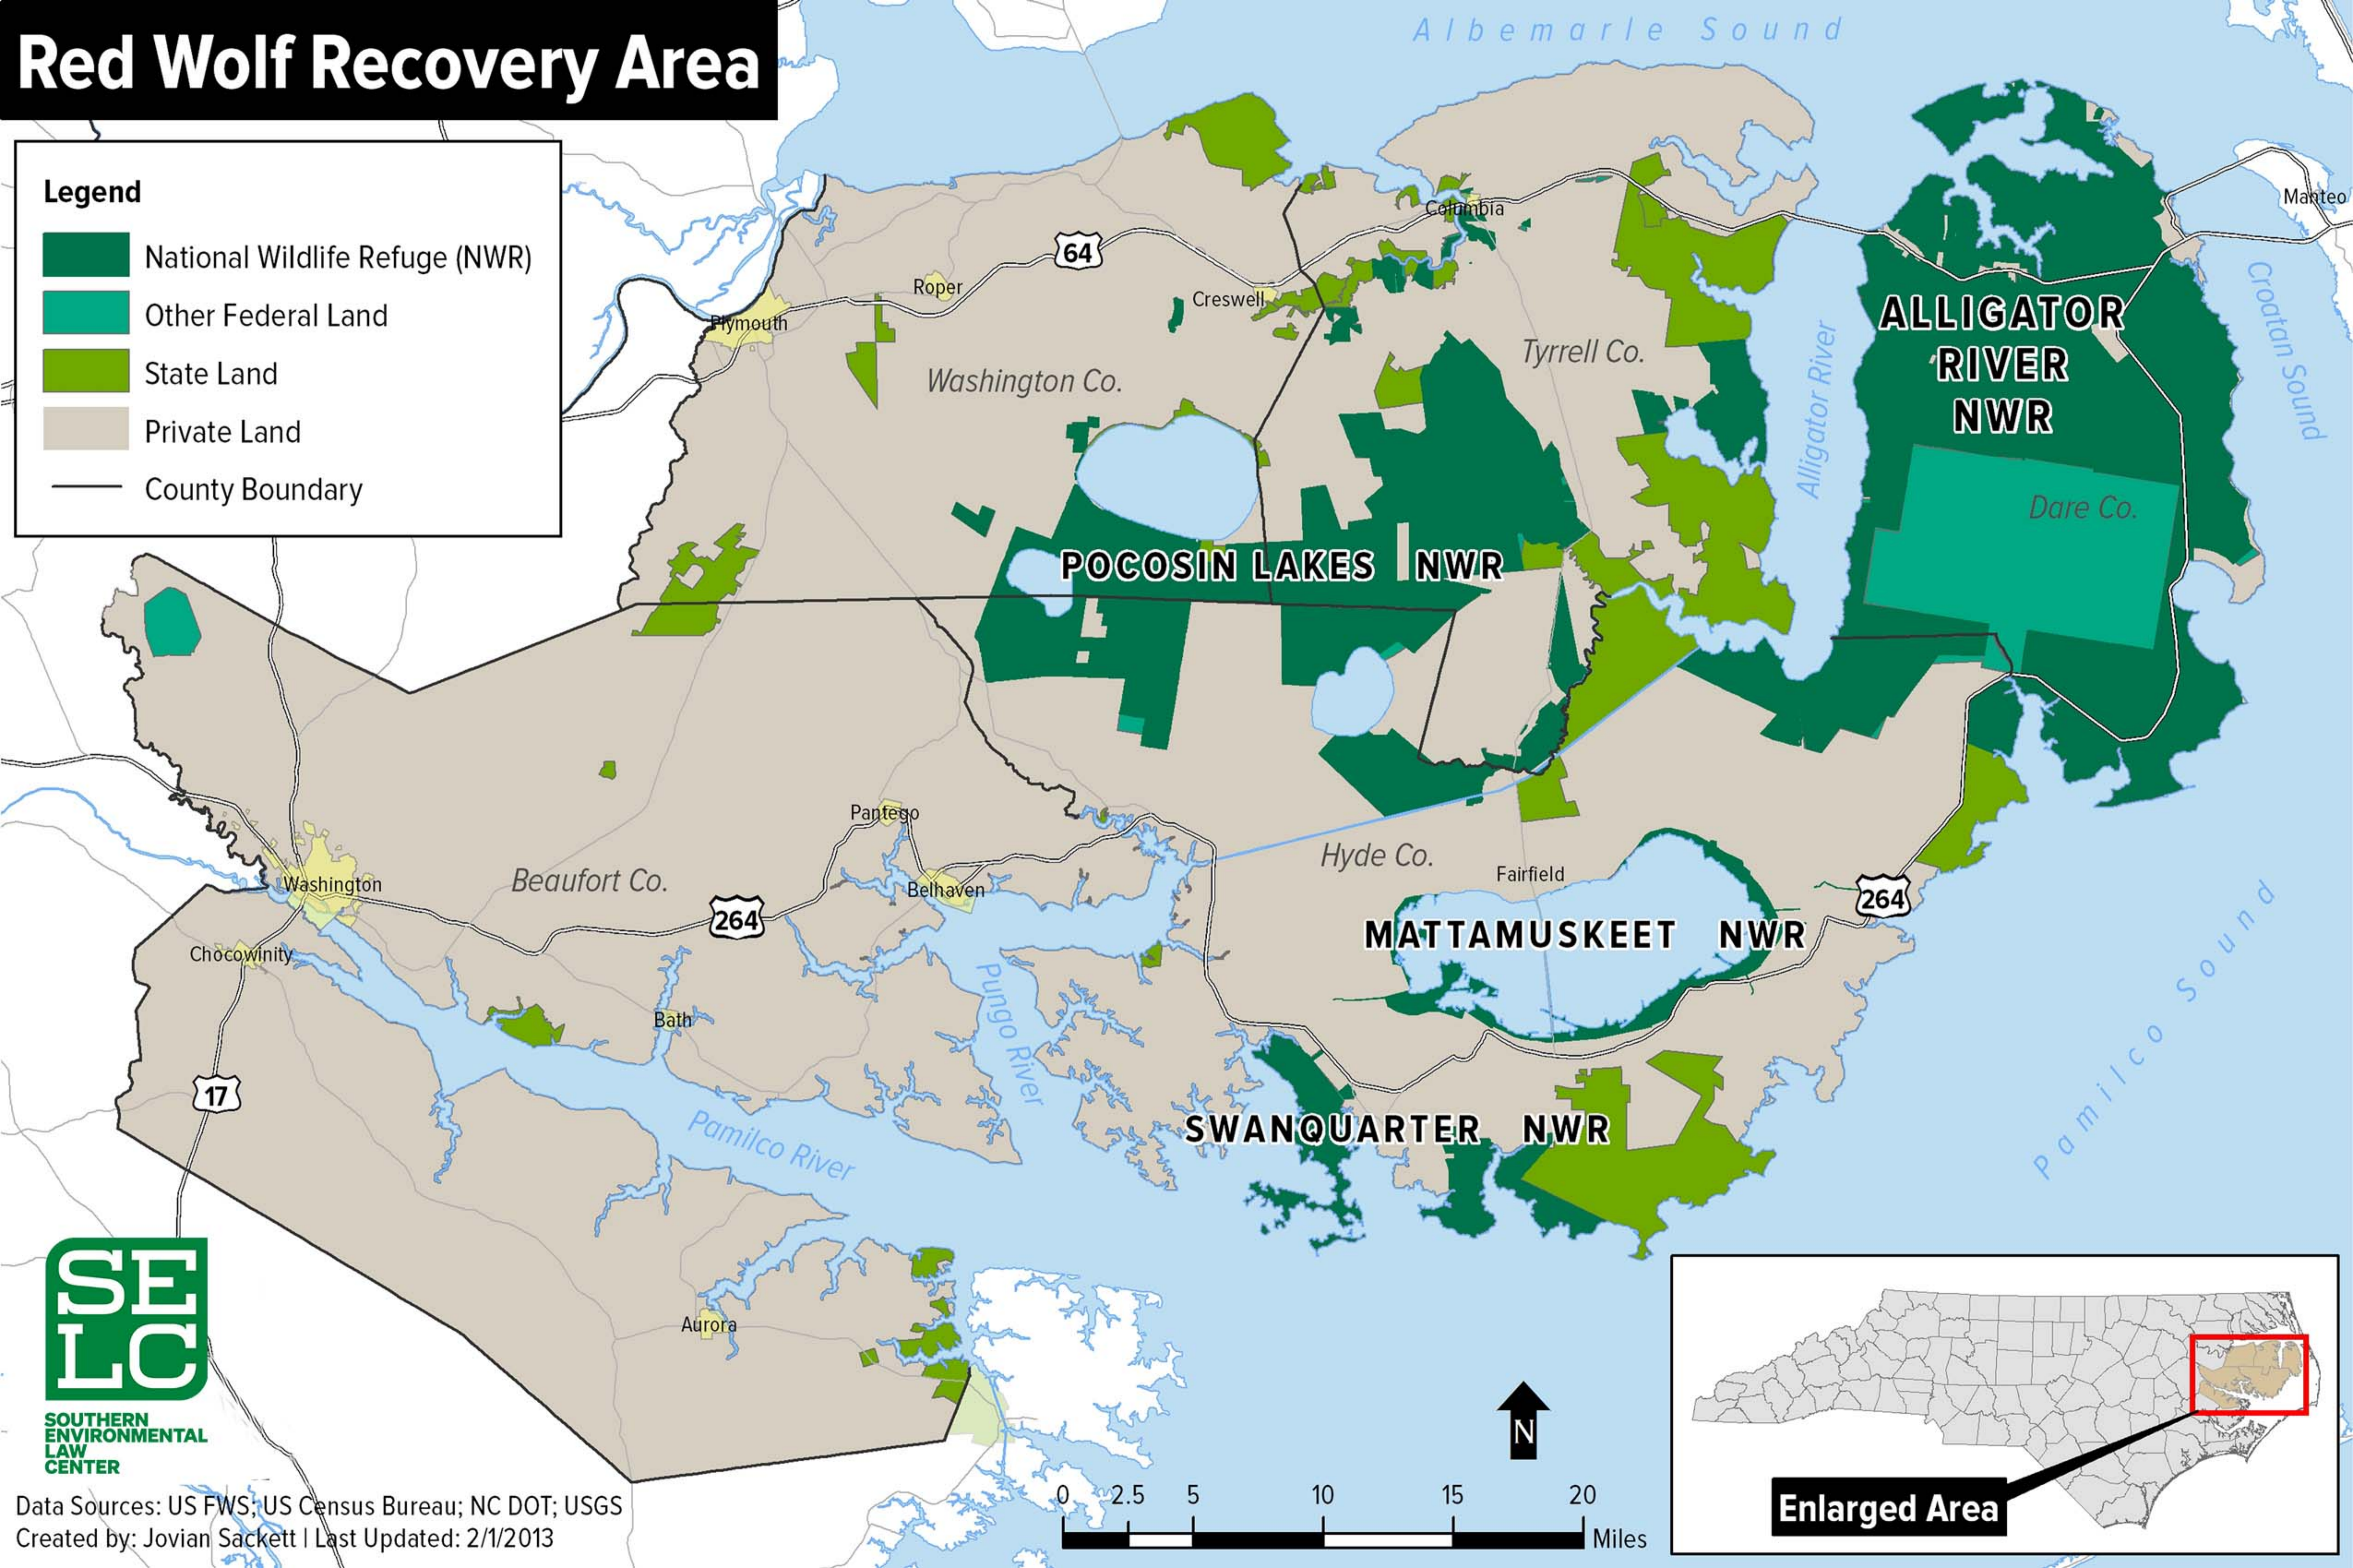

Red Wolf Recovery Area

Legend

-  National Wildlife Refuge (NWR)
-  Other Federal Land
-  State Land
-  Private Land
-  County Boundary

Data Sources: US FWS; US Census Bureau; NC DOT; USGS
Created by: Jovian Sackett | Last Updated: 2/1/2013