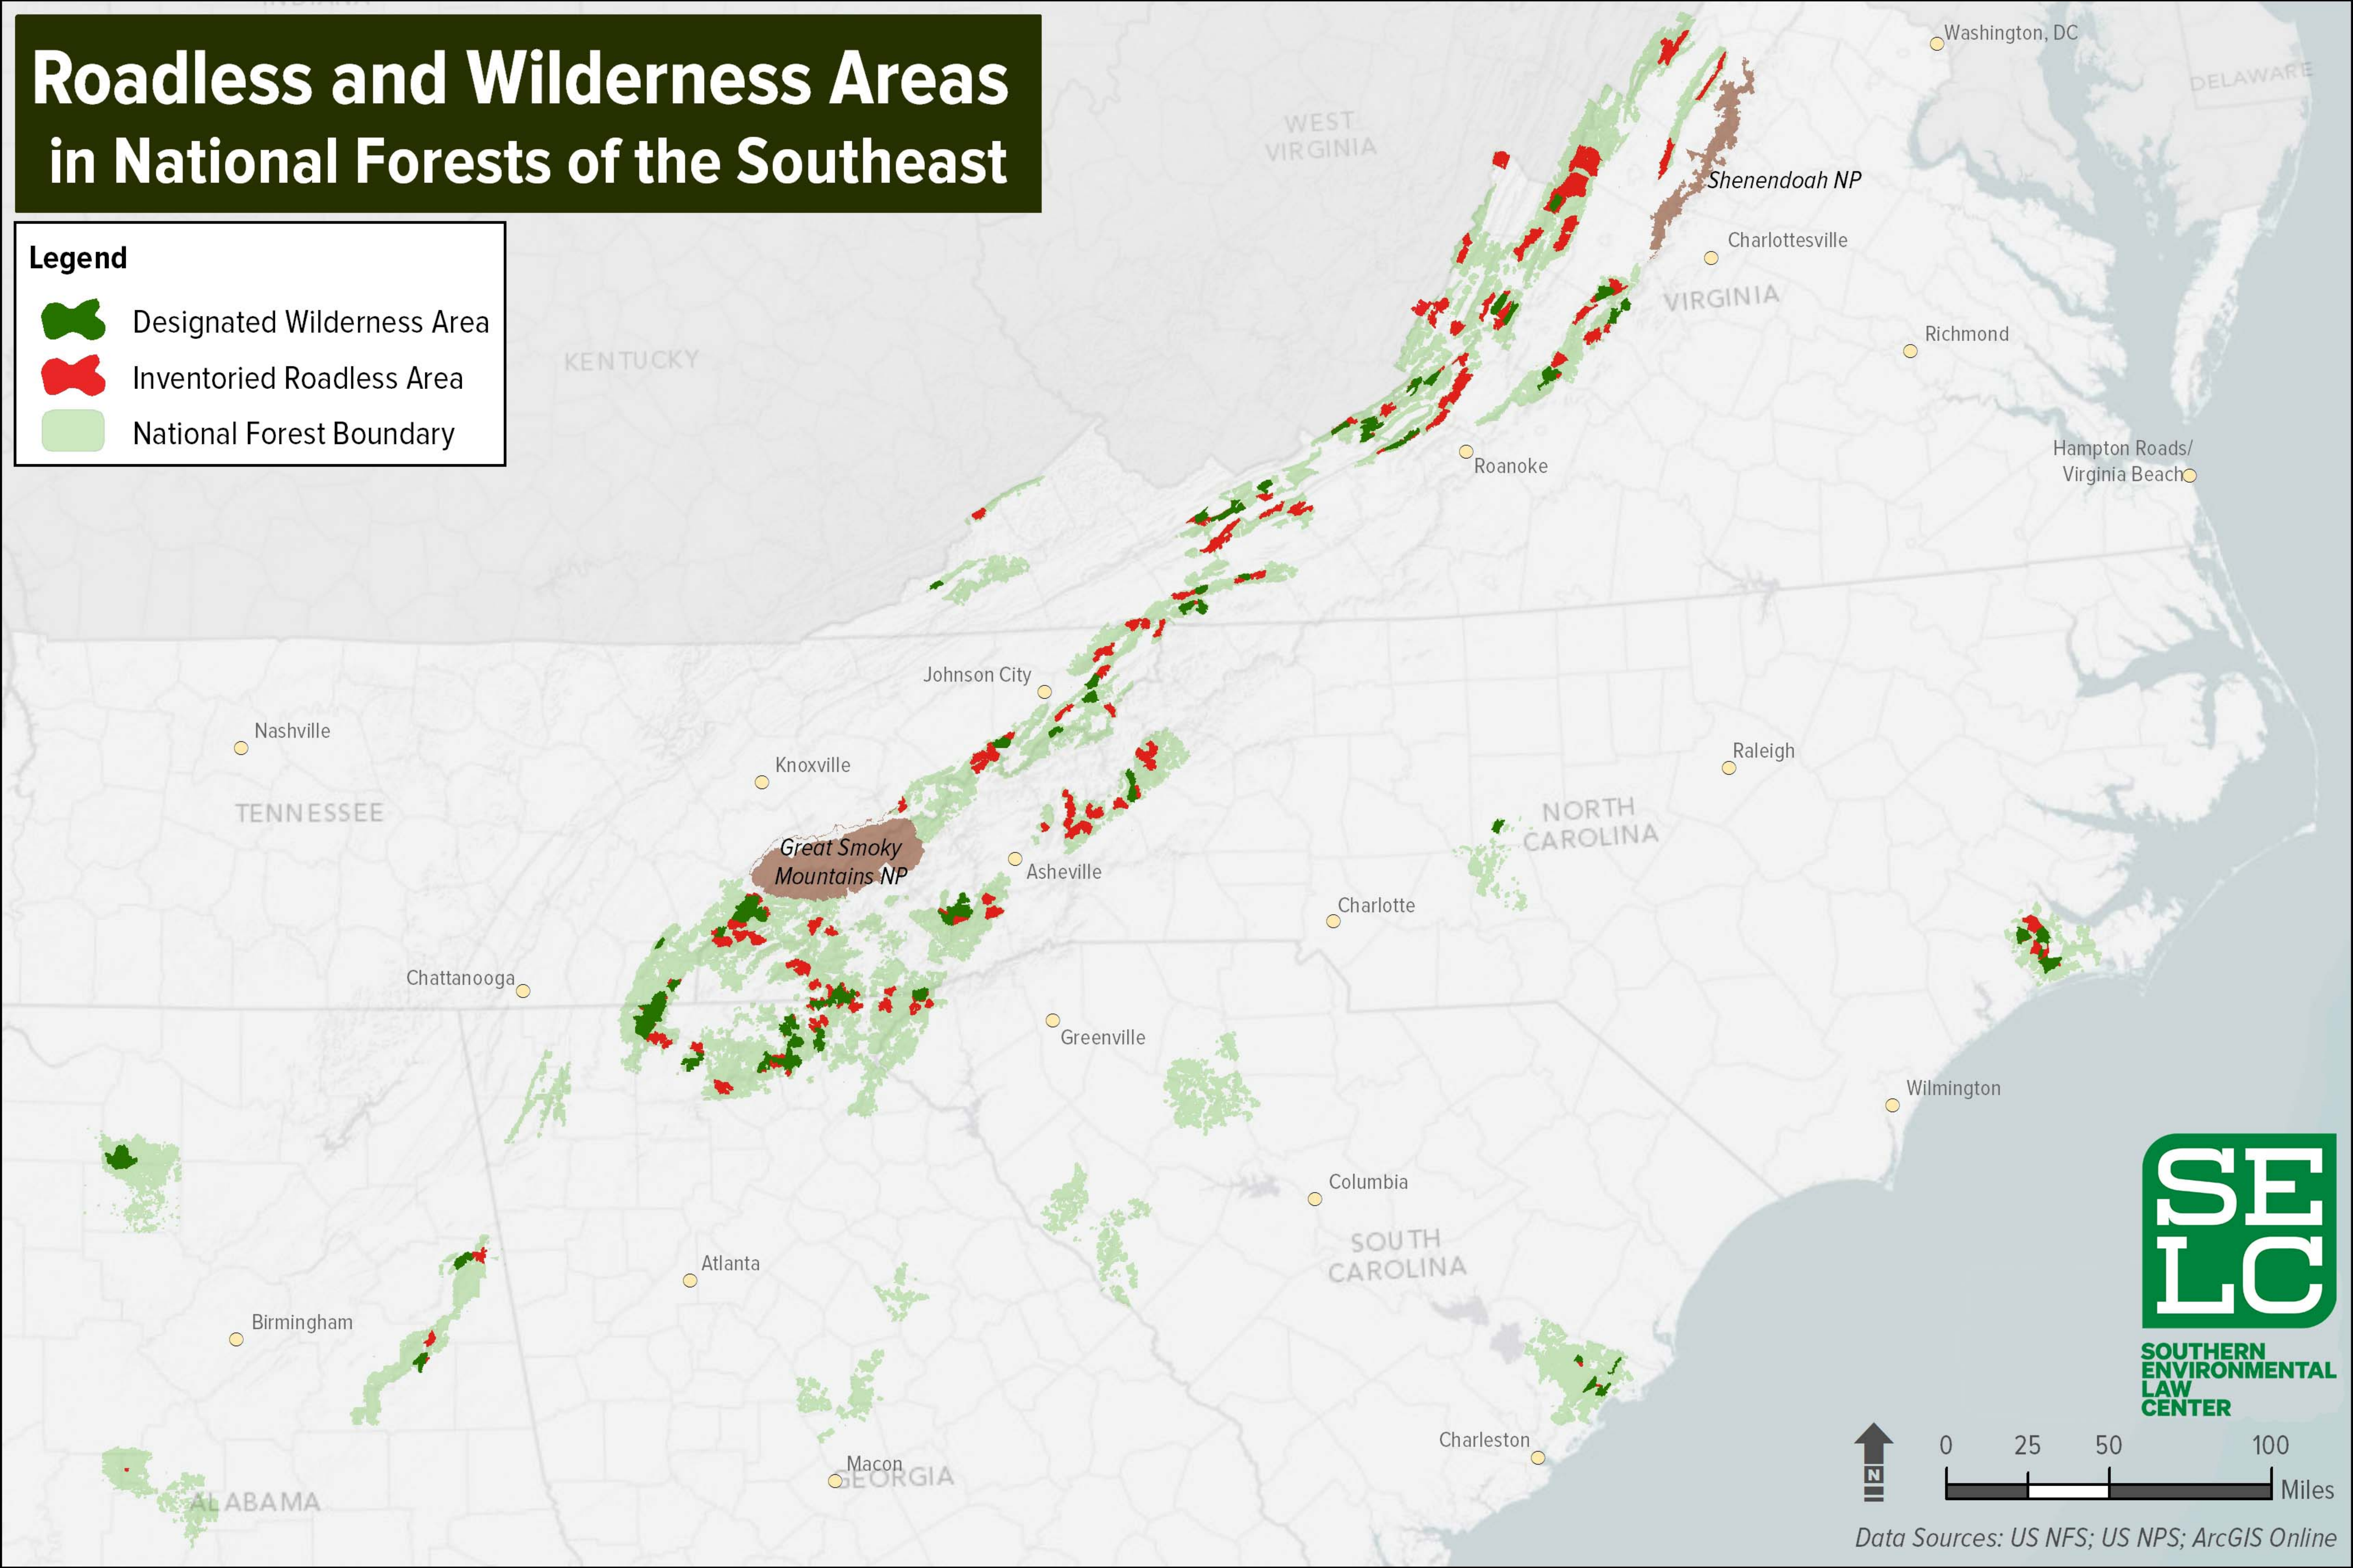

# Roadless and Wilderness Areas in National Forests of the Southeast

**Legend**

-  Designated Wilderness Area
-  Inventoried Roadless Area
-  National Forest Boundary

Data Sources: US NFS; US NPS; ArcGIS Online