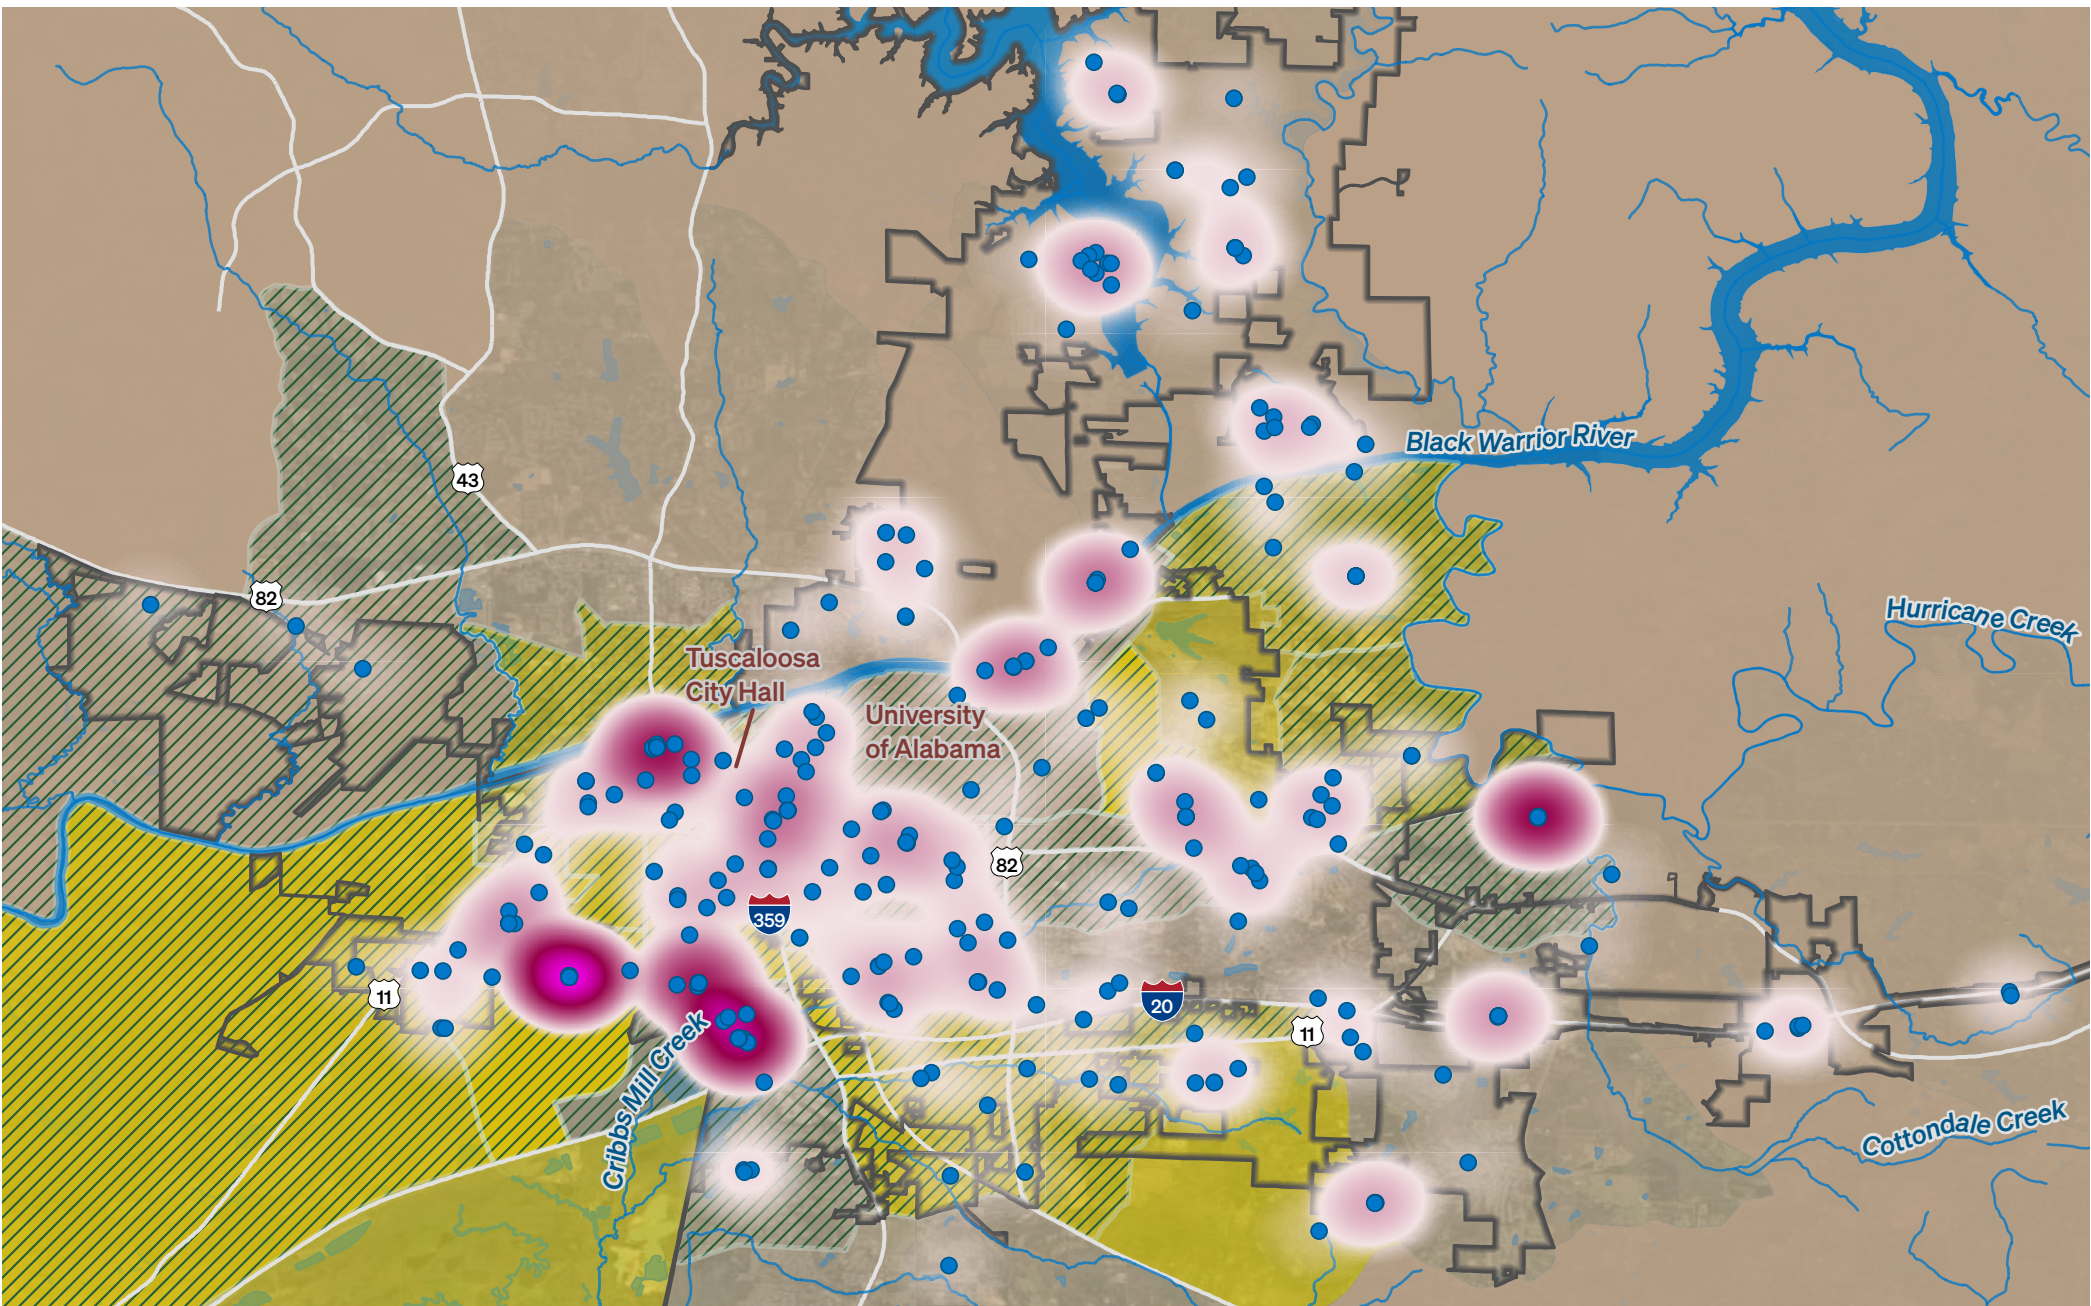

Tuscaloosa Sanitary Sewer Overflows, September 2017 to July 2023

- Tuscaloosa Sanitary Sewer Overflow Points
- Low Income Census Tracts*
- Tuscaloosa Boundary

Map created by: Miller Cochran (mcochran@selcnc.org)
 Last updated: July 26, 2023
 Source: ESRI, City of Tuscaloosa, US Census Bureau

SSO Occurrences

- Sparse
- Dense

White alone, not Hispanic or Latino

Black or African American alone, not Hispanic or Latino

*Low-Income Census Tracts are those where the poverty rate is at least 20 percent OR the median family income does not exceed 80 percent of the Tuscaloosa metropolitan area median family income