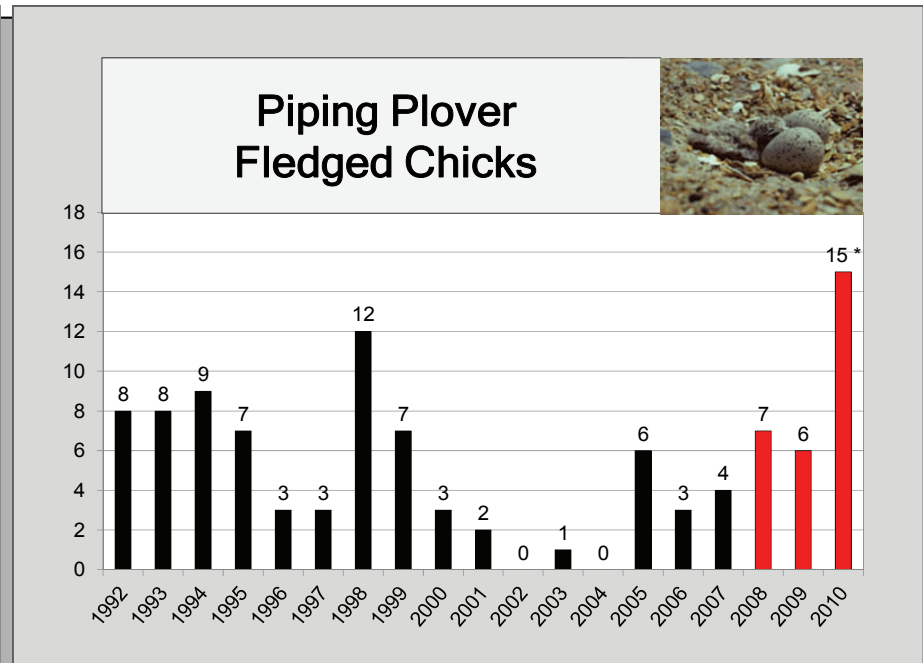

# Species Rebounding Under Consent Decree

\* Statistics for 2010 breeding season statistics are based on the Cape Hatteras National Seashore Resource Management Field Summary for August 26—September 8, 2010

# Species Rebounding Under Consent Decree