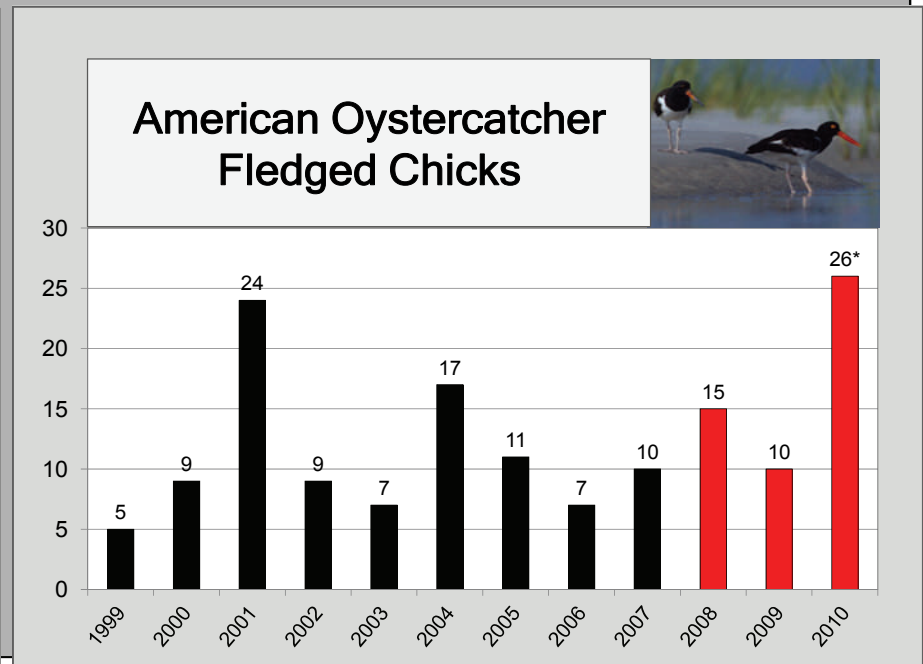

# Species Rebounding Under Consent Decree

\* Statistics for 2010 breeding season statistics are based on the Cape Hatteras National Seashore Resource Management Field Summary for August 26—September 8, 2010

# Species Rebounding Under Consent Decree