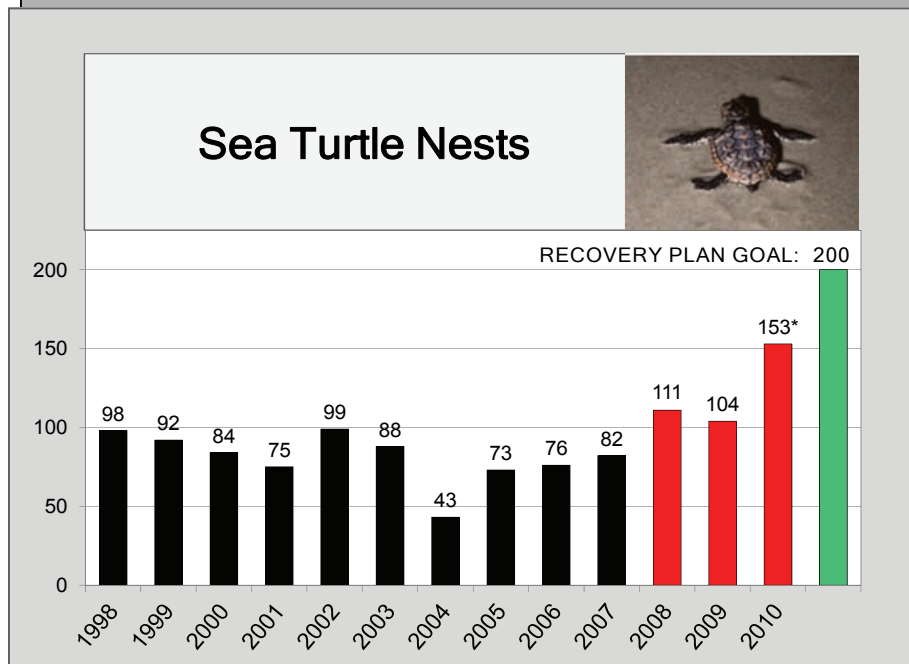

# Species Rebounding Under Consent Decree

\* Statistics for 2010 breeding season statistics are based on the Cape Hatteras National Seashore Resource Management Field Summary for August 26—September 8, 2010