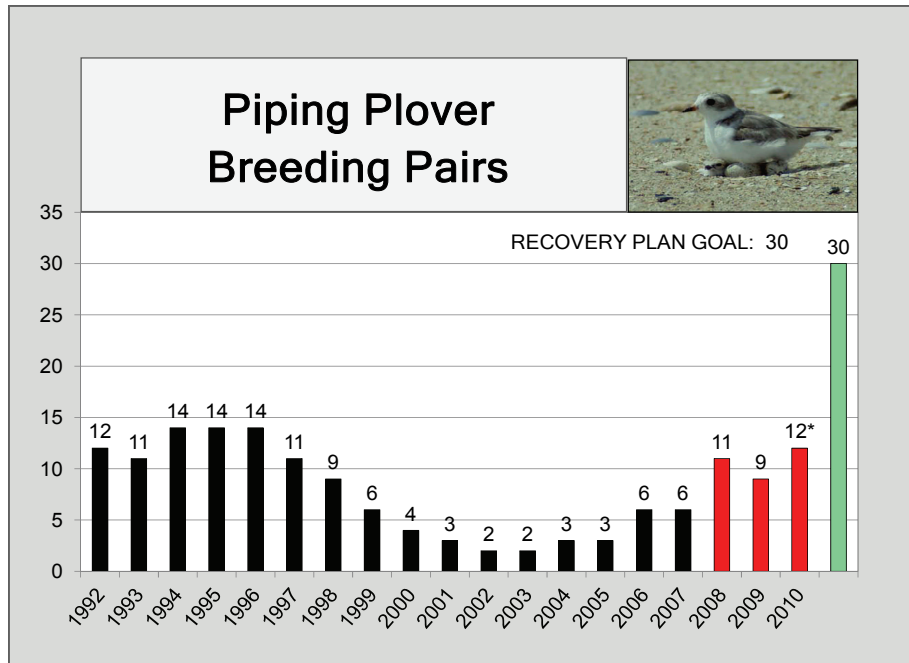

# Species Rebounding Under Consent Decree

\* Statistics for 2010 breeding season statistics are based on the Cape Hatteras National Seashore Resource Management Field Summary for August 26—September 8, 2010

# Species Rebounding Under Consent Decree